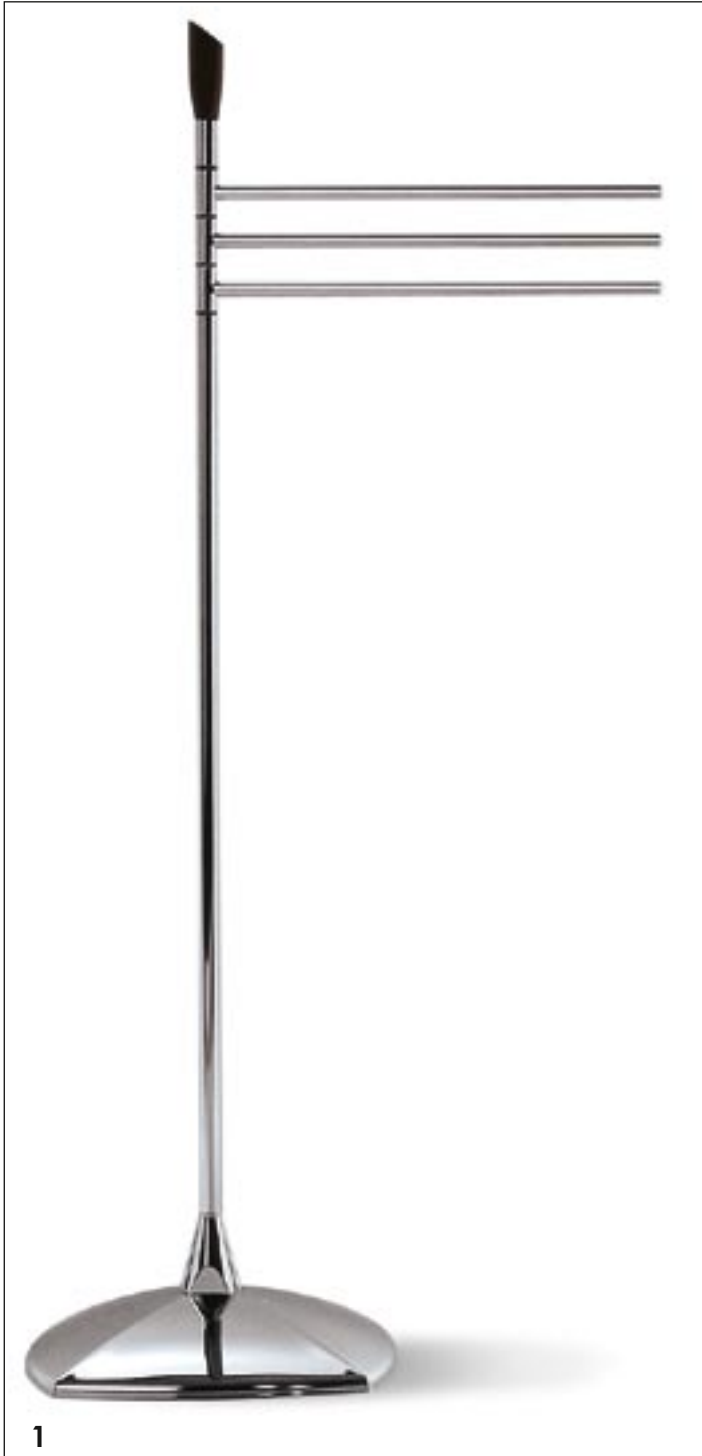

1. L 138 cm L 25 H 90
piantana
stand

2. L 136 S cm L 25 H 83
piantana
stand